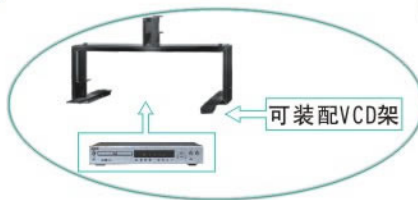

力美壁架系列 Limei Wall-Fixed Bracket Series

力美壁架系列具有双重180度旋转功能，调整角度为0-15度，可以方便设置不同方向，而且机架安全牢固，造型美观，适用于不同场合。

本系列产品可以装配VCD架，注：VCD架另为选购件。

Limei Wall-Fixed bracket series shall combined with easy and reliable performance for pending bracket and easier angel adjustment, based on wall-installed bracket principle to design new kind of bracket, make TV set and bracket more connected with each other tightly, assuring its best connection optimization. note: VCD bracket is optional and charged additionally.

型号 Model	适用于 Suitable for	可调宽度 Adjustable width(mm)	深度 Depth (mm)	臂长 Brachial length(mm)	承载重量 Bearing weight(kg)	调整角度 Adjustable angle(度)	旋转角度 Rotate angle(度)	订货编号 Order No.
力美1421壁架 LM1421Wall-fixed Bracket	14" -21"	345-580	250	560	30kg以下	0-15°	180°	0001
力美2125壁架 LM2125 Wall-fixed Bracket	21" -25"	450-720	250	560	40kg以下	0-15°	180°	0002