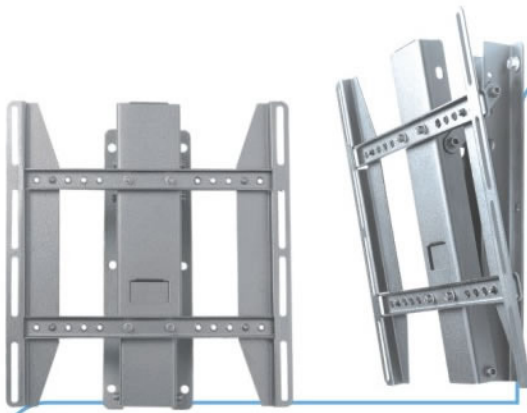

# 液晶显示器墙壁支架 Wall Mount of LCD(Liquid Crystal Display)

液晶显示器墙壁支架：结构新颖具有调角方便、安全可靠等优点，且安装方便，设计美观。一般适用于14至32寸大部分品牌的液晶显示器。

LCD wall-installed bracket features its new design, easier adjustable angel, easier installation and safety and beautiful design in outlook. Generally applicable for LCD from 14 to 32 inches brand ones.

型号 Model	适用于 Suitable for	可调宽度 Adjustable Width(mm)	乘载重量 Bearing Weight(kg)	调整角度 Adjustable angle(度)	订货编号 Order No.
液晶显示器墙壁支架 LCD Wall Bracket	14 " -32 "	40-275	20kg以下	0-20°	0032